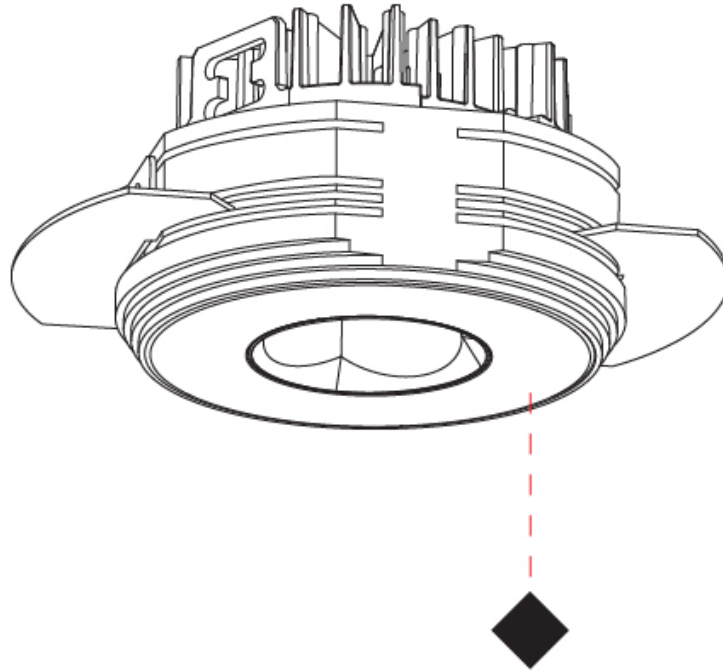

OIKO PRO ROUND FIXED TRIMLESS

A35879-

PROJECT _____

TYPE _____

SPECIFIER _____

QUANTITY _____

DATE _____

A