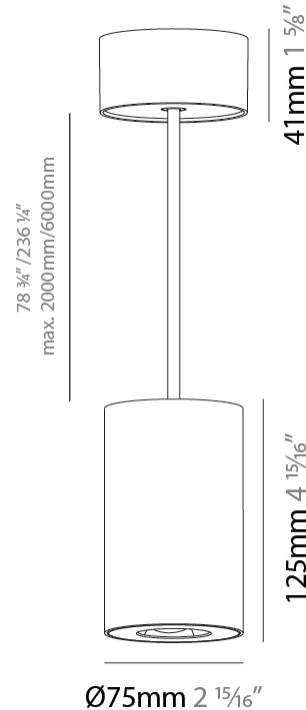

GENERAL

Series: Oiko Pro Round
Partner: Prolicht
Division: Architectural
Installation: Suspension
Product Type: Pendant
Mounting Location: Ceiling
Light Distribution: Direct

PHYSICAL

Shape: Cylinder
Diameter (mm): 75
Diameter (in): 2 ¹⁵/₁₆
Height (mm): 125
Height (in): 4 ¹⁵/₁₆
Weight (kg): 0.769
Fixture Finish: SSR / BKV / CWI / CRY / HAB / UFT / ITA / RUA / FTG / MYG / LOD / PUS / FRO / FUP / KIA / POP / BLS / SPG / MEY / GOH / CHC / COM / ABZ / JAG / OBR / MOS / ROR
Fixture Material: Metal
Cable Details: 2000mm / 6000mm Cable - Options : Transparent, Black, White, Red, Orange

ELECTRICAL

Lamp Type: LED (Zhaga Standard)
Input Wattage (W): 12.9
Dimming: Tri-Mode (Non-Dimming and Phase Dimming (120Vac only) and 0-10V Dimming)
Driver Included: No
Driver Location: Remote
Driver Type: Constant Current - Universal
Driver Class: Class 2
Input Voltage (V): 120 - 277
Constant Current (MA): 350

LED

Color Temperature (°K): 2700 / 3000 / 3500 / 4000
Max. Delivered Lumen (lm): 1293 / 1289 / 1350 / 1362
Nominal Lumen (lm): 1473 / 1468 / 1538 / 1552
CRI: >90 CRI
Lamp Life (hrs): 50000

OPTICAL

Reflector°: 50
Adjustability: Fixed

RATINGS AND CERTIFICATIONS

Certified By: Certified for North American Standards
IP rating: IP20

PROJECT
TYPE
SPECIFIER
QUANTITY
DATE