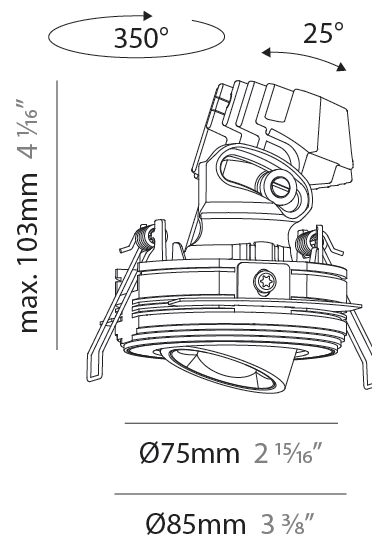

PHYSICAL

Aperture Sizes - Downlights: 1"
Shape: Round
Diameter (mm): 75
Diameter (in): 2 15/16
Height (mm): 103
Height (in): 4 1/16
Ceiling Thickness (mm): 10 / 12.5 / 15 / 25
Ceiling Thickness (in): 3/8 or 1/2 or 9/16 or 1
Min. Recessing Depth (mm): 115
Min. Recessing Depth (in): 4 1/2
Diffuser: Lens Pack - Spread Lens / Linear Spread Lens / Honeycomb Louver
Fixture Finish: SSR / BKV / CWI / CRY / HAB / UFT / ITA / RUA / FTG / MYG / LOD / PUS / FRO / FUP / KIA / POP / BLS / SPG / MEY / GOH / CHC / COM / ABZ / JAG / OBR / MOS / ROR
Fixture Material: Aluminum Die Cast
Cut-out Measurements: D. 86mm / 3 3/8"

ELECTRICAL

Lamp Type: LED (Zhaga Standard)
Input Wattage (W): 16
Total Output Wattage (W): 14.6
Dimming: Tri-Mode (Non-Dimming and Phase Dimming (120Vac only) and 0-10V Dimming)
Driver Included: No
Driver Location: Recessed Housing
Driver Type: Constant Current - Universal
Driver Class: Class 2
Input Voltage (V): 120 - 277
Constant Current (MA): 350

LED

Number of LEDs: 1
Color Temperature (°K): 2700 / 3000 / 3500 / 4000
Max. Delivered Lumen (lm): 1375 / 1462 / 1531 / 1545
Nominal Lumen (lm): 1566 / 1665 / 1743 / 1759
CRI: >90 CRI
Lamp Life (hrs): 50000

OPTICAL

Reflector°: 50
Adjustability: Rotational 350° / Tilt 25°

RATINGS AND CERTIFICATIONS

Certified By: Certified for North American Standards
IP rating: IP20