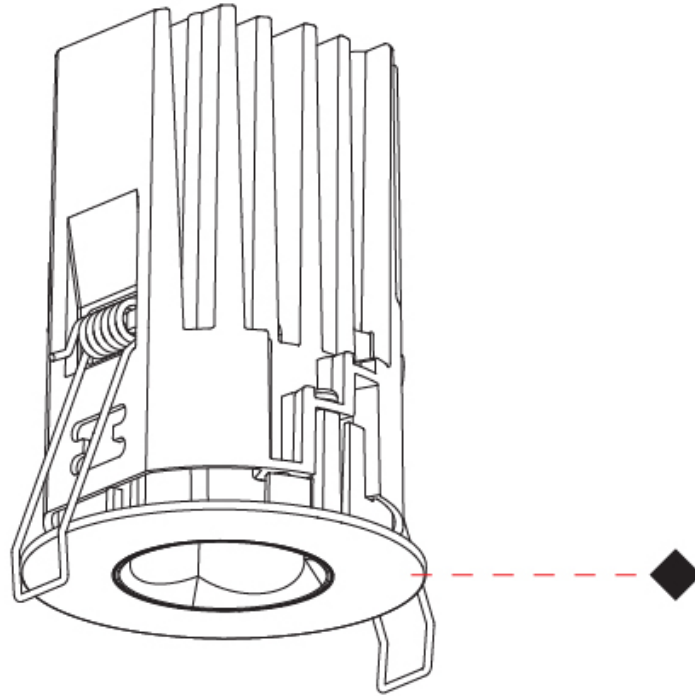

OIKO PRO ROUND HO RECESSED

A35839-

PROJECT _____

TYPE _____

SPECIFIER _____

QUANTITY _____

DATE _____

A